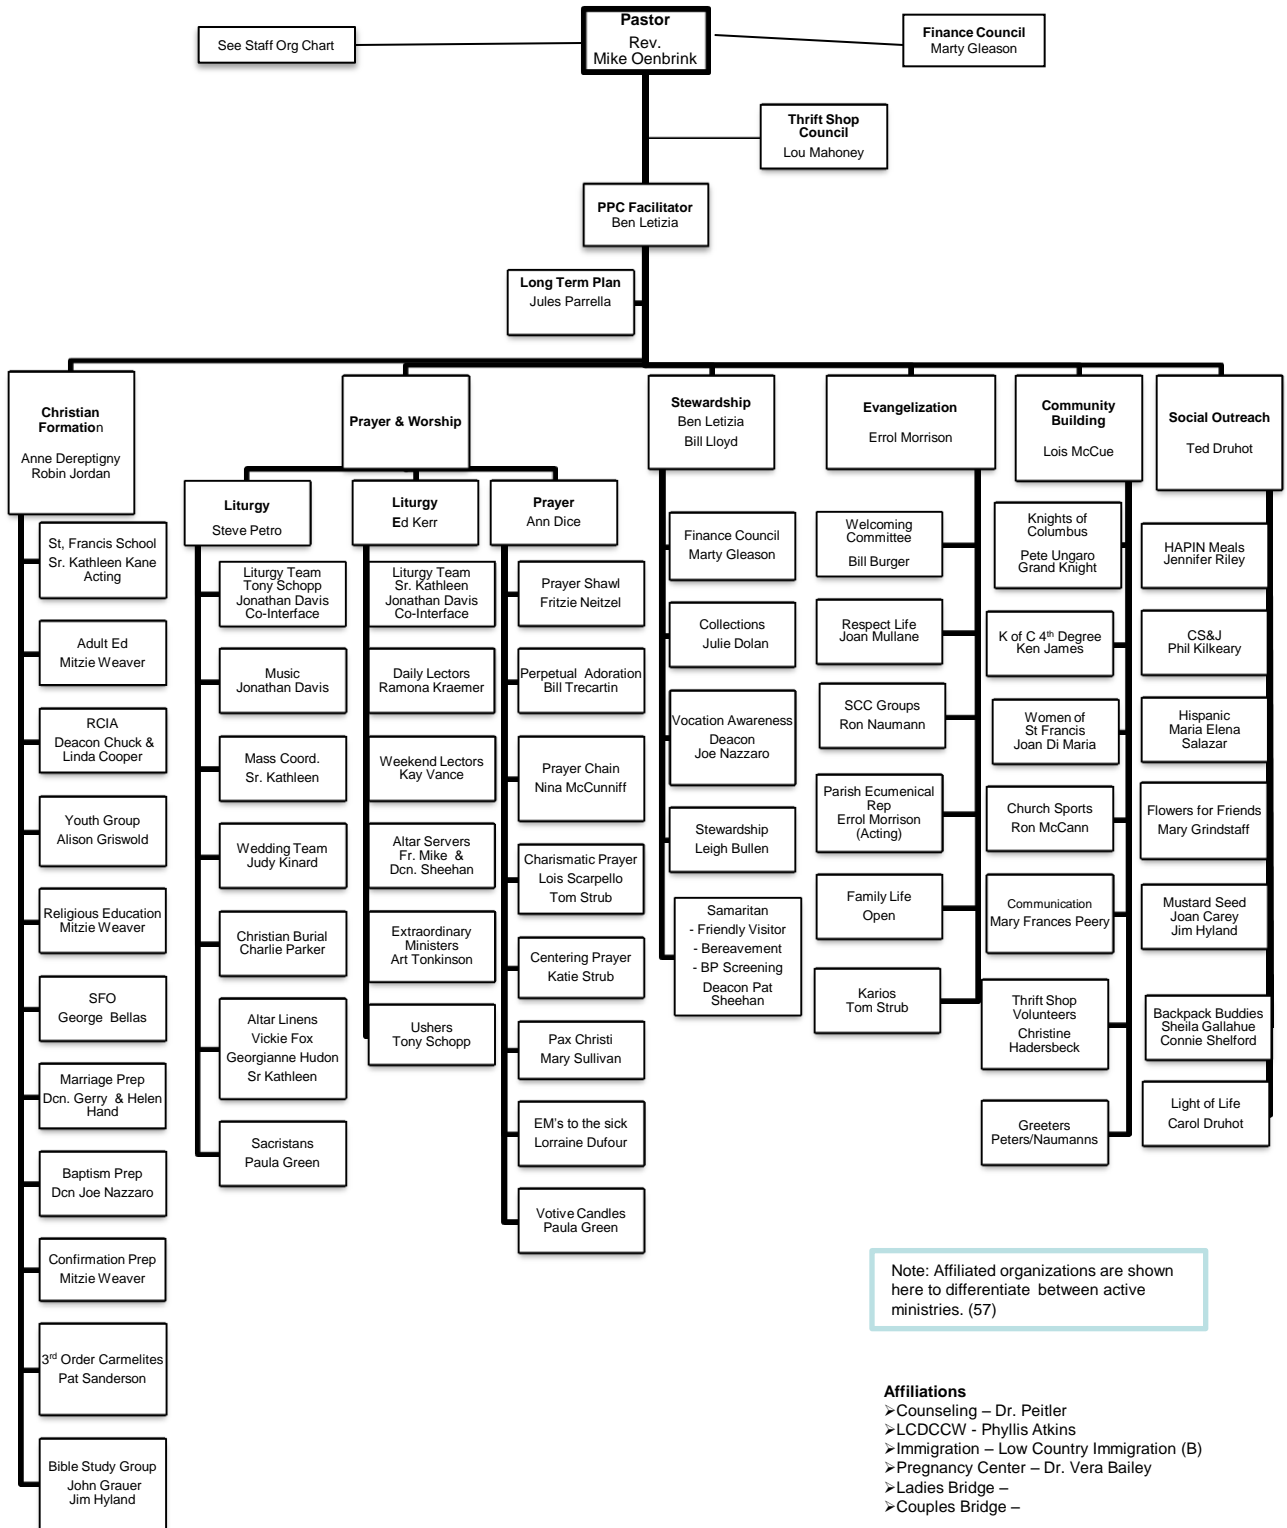

St Francis Parish Pastoral Council – Jan 25, 2012

Note: Affiliated organizations are shown here to differentiate between active ministries. (57)

- Affiliations**
- > Counseling – Dr. Peitler
 - > LCDCCW - Phyllis Atkins
 - > Immigration – Low Country Immigration (B)
 - > Pregnancy Center – Dr. Vera Bailey
 - > Ladies Bridge –
 - > Couples Bridge –